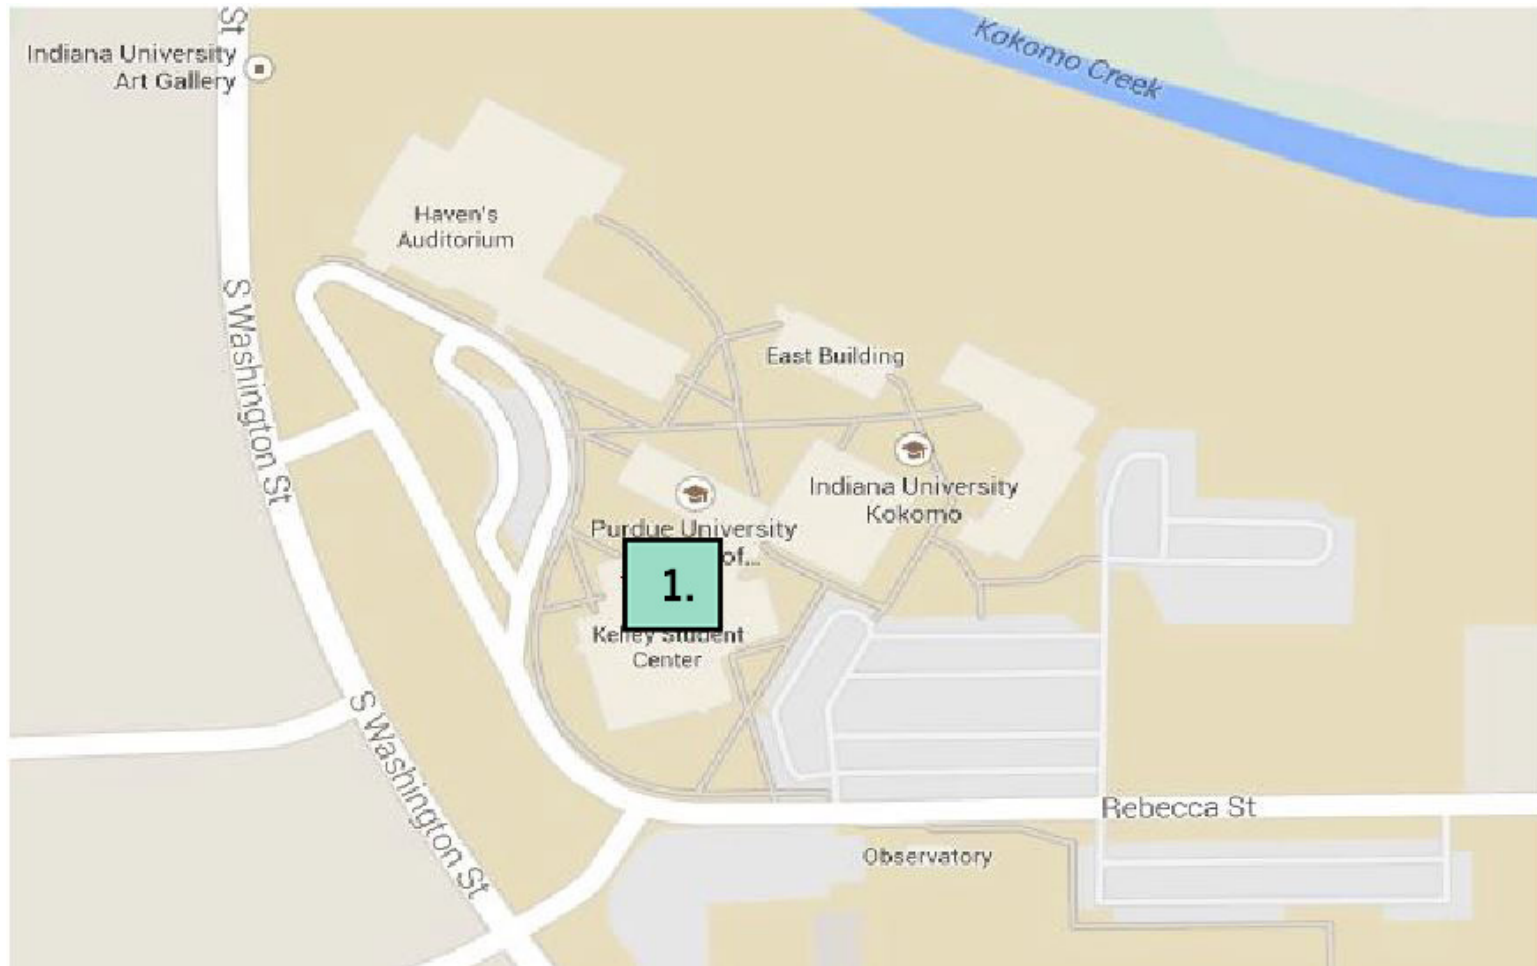

IU Kokomo Scale & Blood Pressure Machine Location

1. The Cougar Café beside room KC114