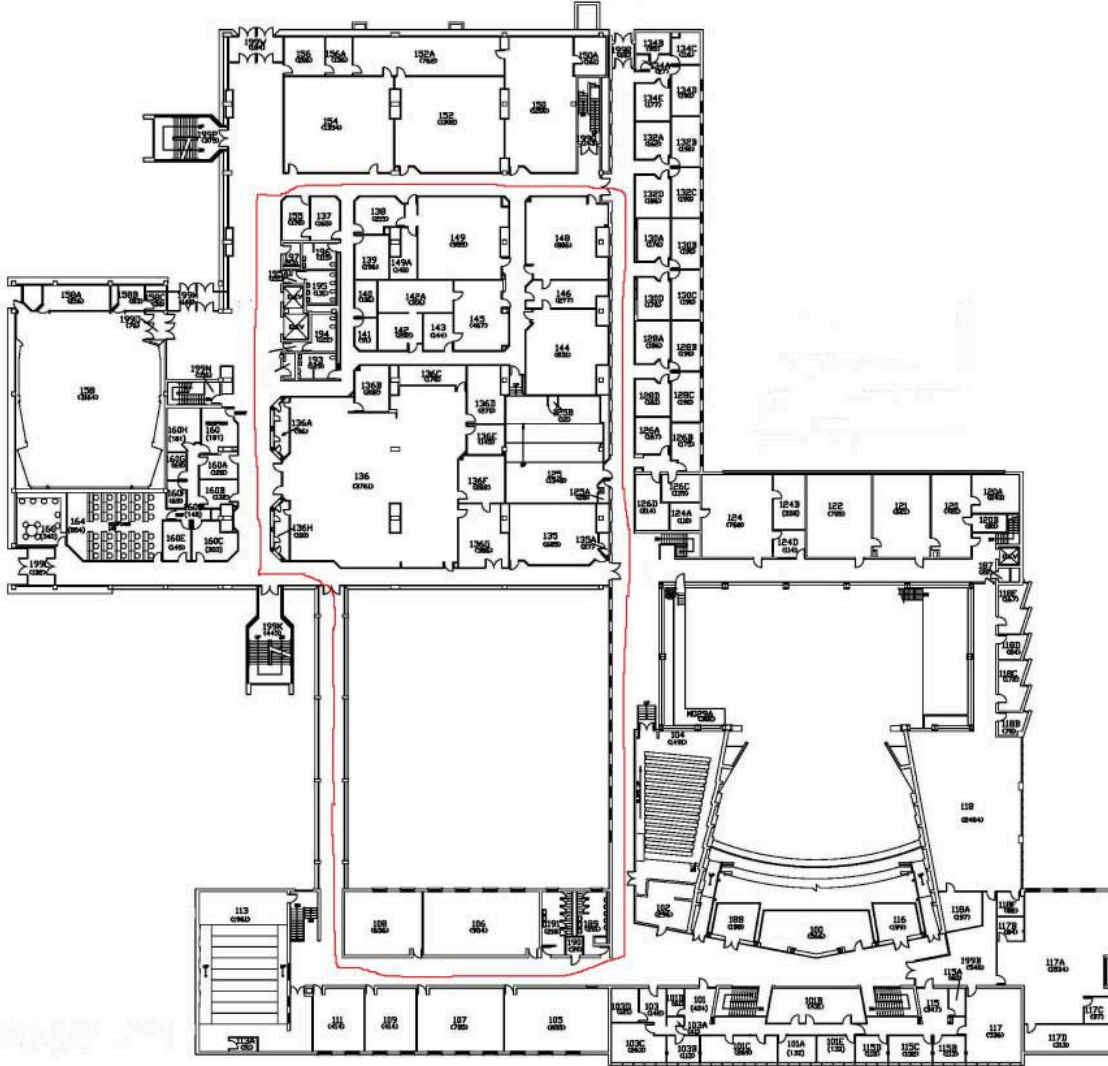

Simple Indoor Routes

ALL ROUTES ARE UNDER .25 miles

Route 1

At first floor (roughly .15 miles)

Route 2

EA second floor (roughly .15 miles)

Route 3

NS ground floor (roughly .20 miles)

Route 4

LM fifth floor (roughly .08 miles)

Route 5

DW third floor (roughly .12 miles)