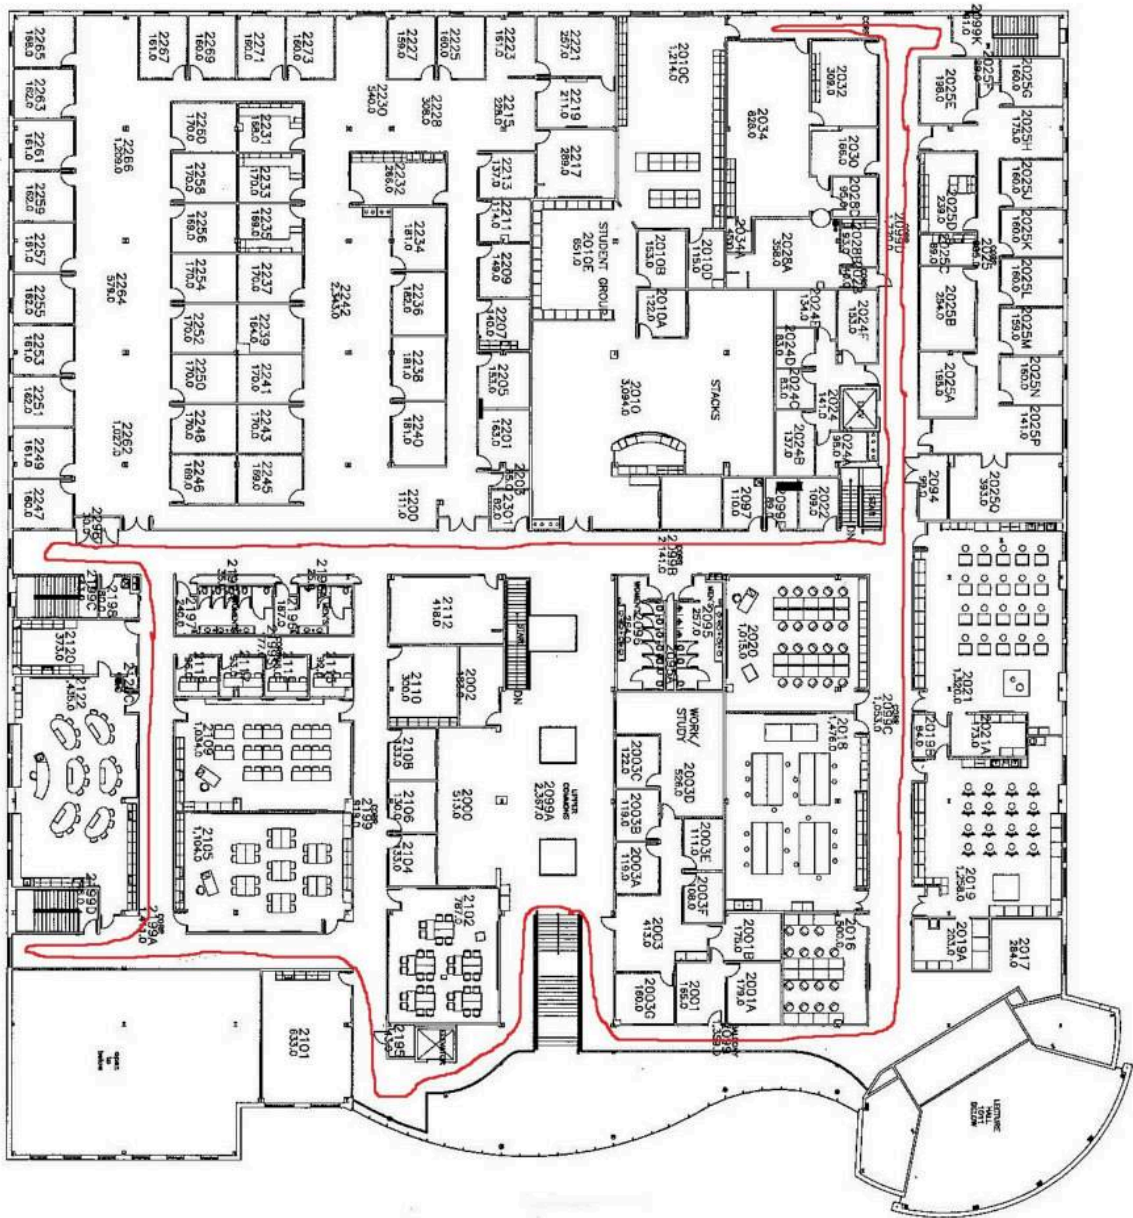

Simple Indoor Routes

ALL ROUTES ARE UNDER .25 miles

Route 1

At first floor (roughly .15 miles)

Route 2

EA second floor (roughly .15 miles)

Route 3

NS ground floor (roughly .20 miles)

Route 4

LM fifth floor (roughly .08 miles)

Route 5

DW third floor (roughly .12 miles)