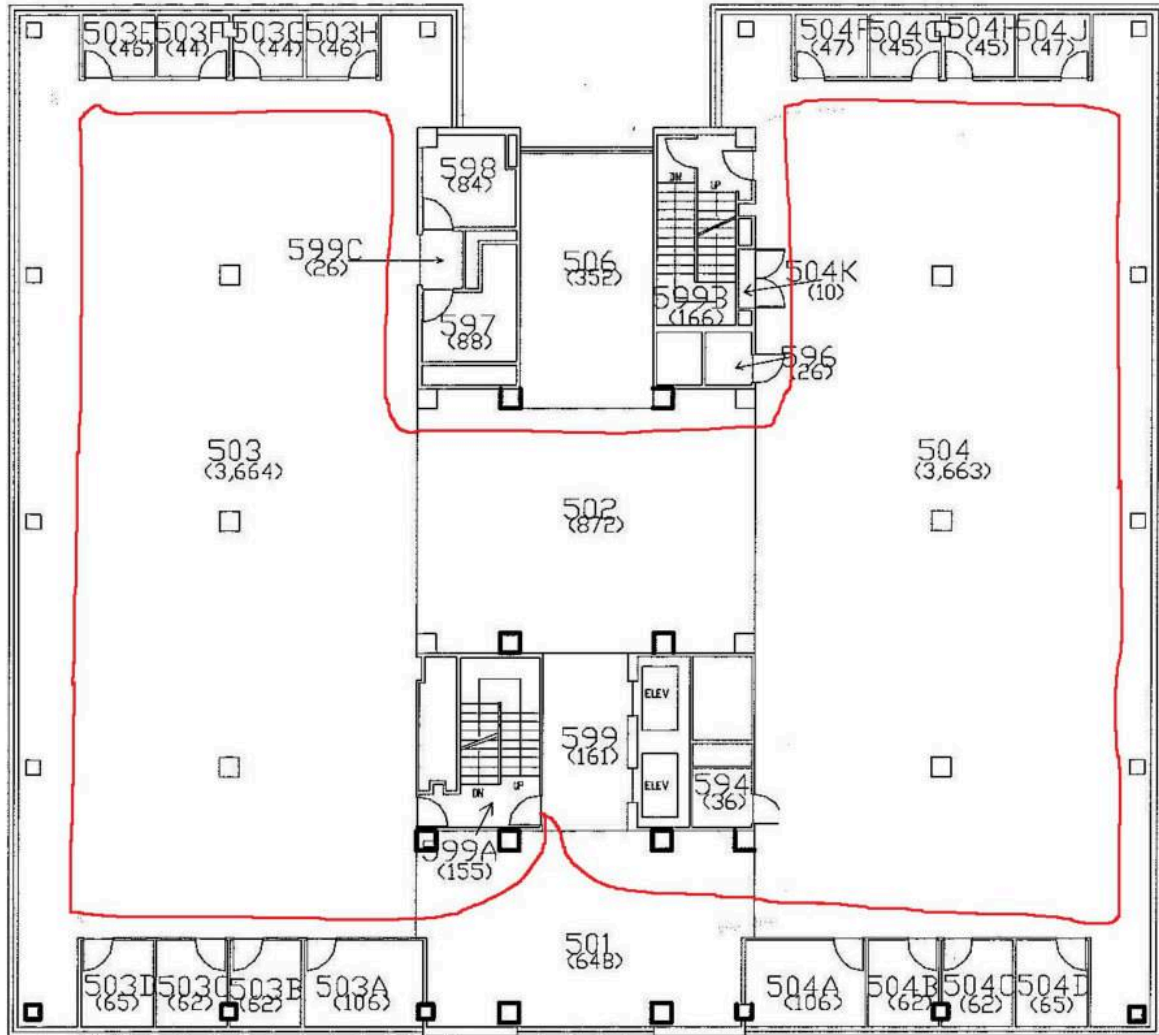

Simple Indoor Routes

ALL ROUTES ARE UNDER .25 miles

Route 1

At first floor (roughly .15 miles)

Route 2

EA second floor (roughly .15 miles)

Route 3

NS ground floor (roughly .20 miles)

Route 4

LM fifth floor (roughly .08 miles)

Route 5

DW third floor (roughly .12 miles)