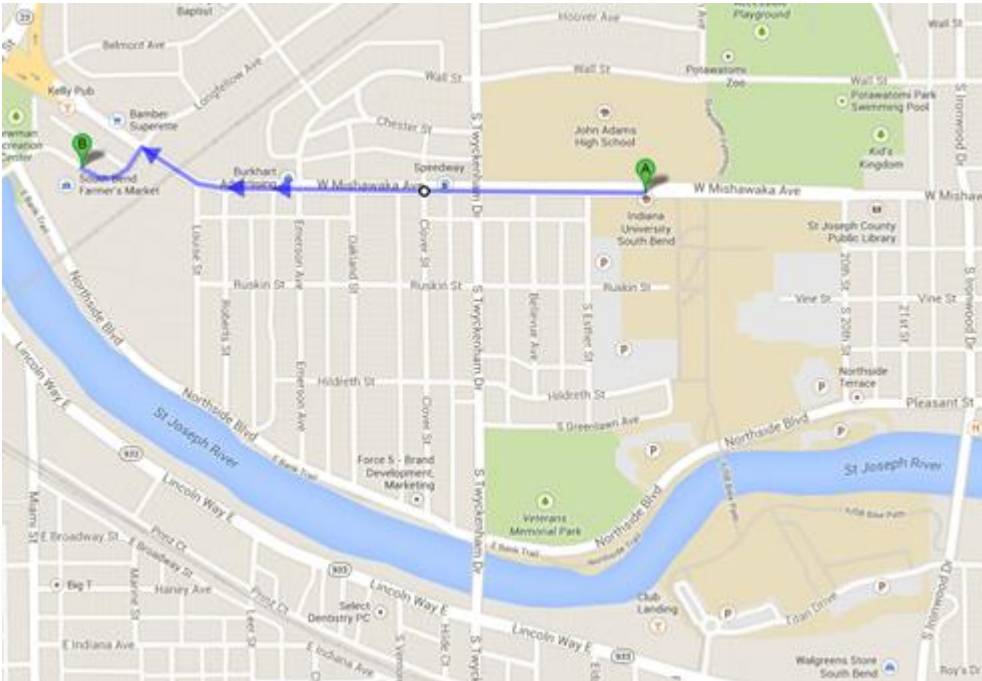

Outdoor Walking Routes

Route 1

Campus Mall (roughly .45 miles)

Route 2

Campus Excluding NS (roughly 1 mile)

Route 3

Campus Including NS (roughly 1.1 miles)

Route 4

Farmer's Market via Mishawaka Ave (roughly .65 miles ONE WAY)

Route 5

Farmer's Market via River Walk (roughly 1.1 miles ONE WAY)

Route 6

Martin's Supermarket via Housing (roughly .5 miles ONE WAY)

Route 7

Martin's Supermarket via Ironwood (roughly .4 miles ONE WAY)