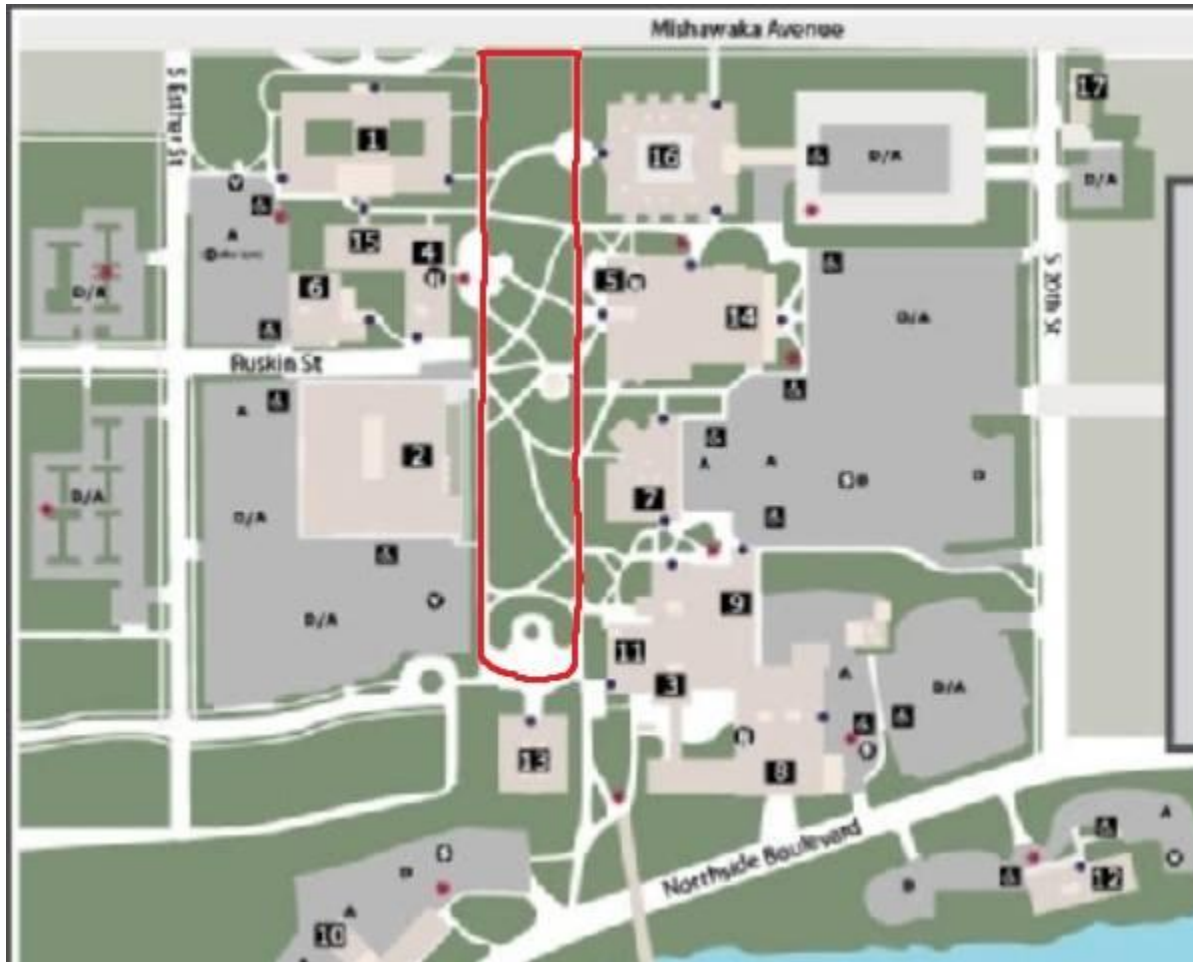

Outdoor Walking Routes

Route 1

Campus Mall (roughly .45 miles)

Route 2

Campus Excluding NS (roughly 1 mile)

Route 3

Campus Including NS (roughly 1.1 miles)

Route 4

Farmer's Market via Mishawaka Ave (roughly .65 miles ONE WAY)

Route 5

Farmer's Market via River Walk (roughly 1.1 miles ONE WAY)

Route 6

Martin's Supermarket via Housing (roughly .5 miles ONE WAY)

Route 7

Martin's Supermarket via Ironwood (roughly .4 miles ONE WAY)