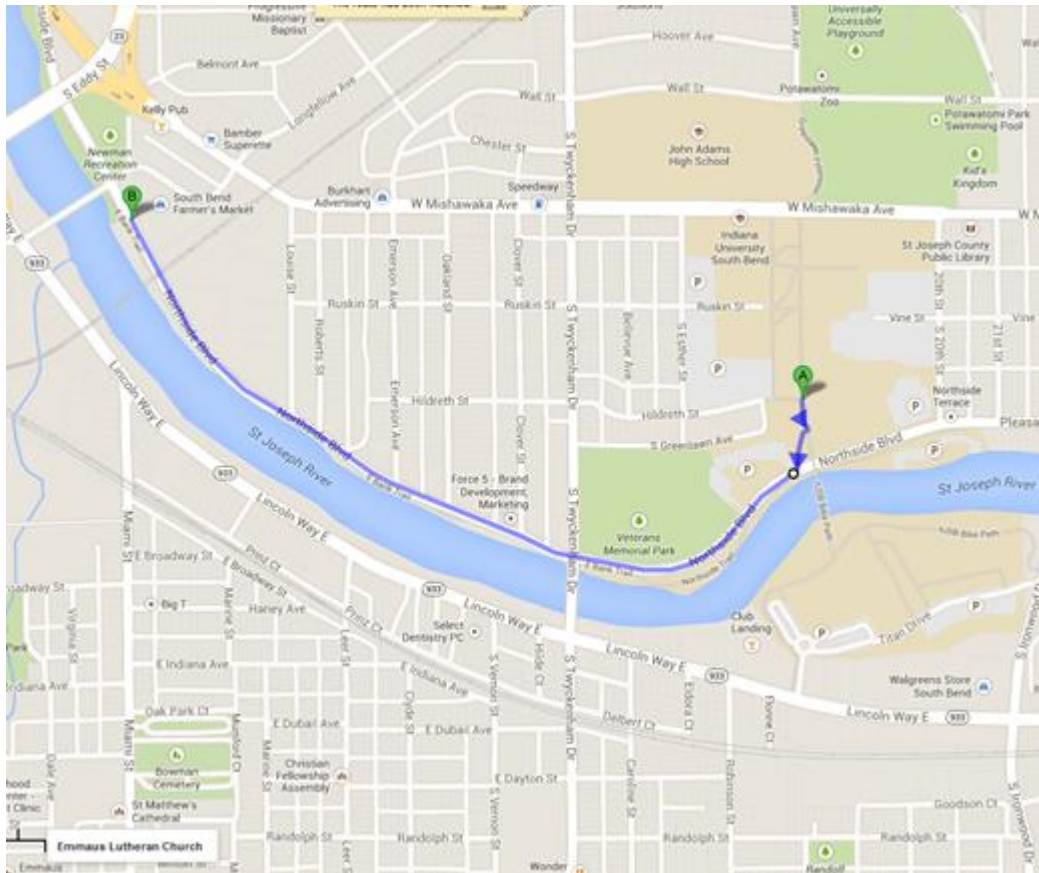

Outdoor Walking Routes

Route 1

Campus Mall (roughly .45 miles)

Route 2

Campus Excluding NS (roughly 1 mile)

Route 3

Campus Including NS (roughly 1.1 miles)

Route 4

Farmer's Market via Mishawaka Ave (roughly .65 miles ONE WAY)

Route 5

Farmer's Market via River Walk (roughly 1.1 miles ONE WAY)

Route 6

Martin's Supermarket via Housing (roughly .5 miles ONE WAY)

Route 7

Martin's Supermarket via Ironwood (roughly .4 miles ONE WAY)