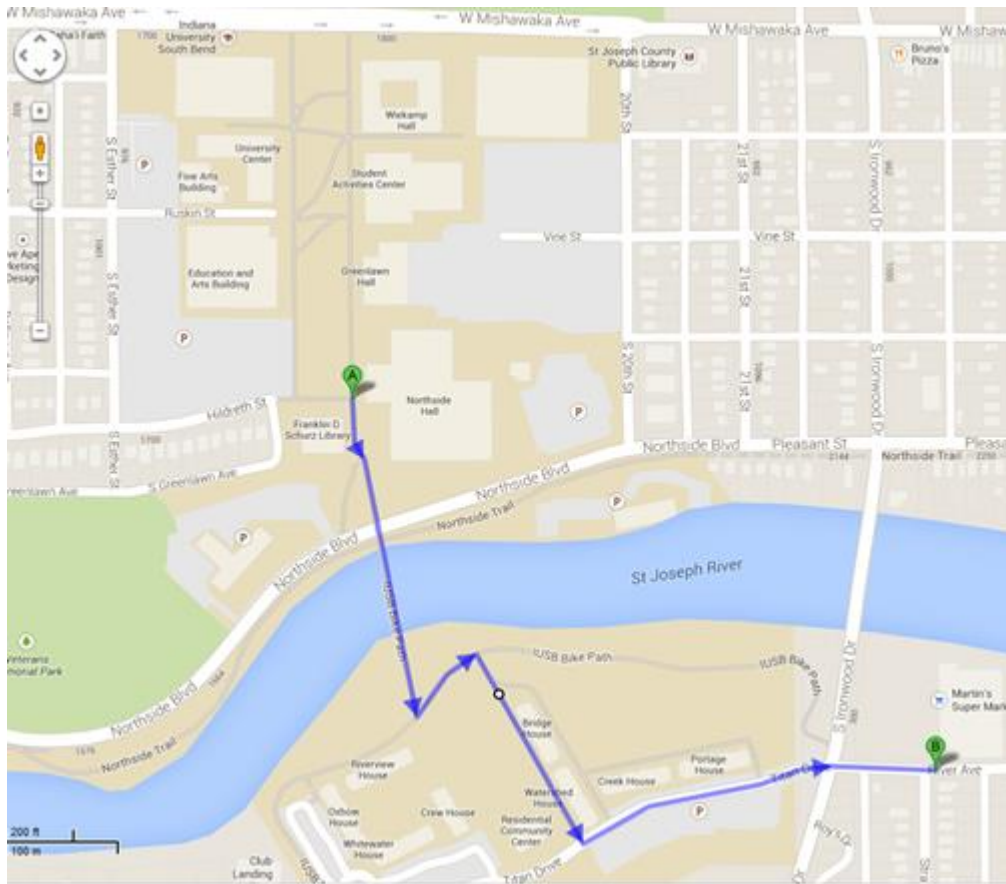

Outdoor Walking Routes

Route 1

Campus Mall (roughly .45 miles)

Route 2

Campus Excluding NS (roughly 1 mile)

Route 3

Campus Including NS (roughly 1.1 miles)

Route 4

Farmer's Market via Mishawaka Ave (roughly .65 miles ONE WAY)

Route 5

Farmer's Market via River Walk (roughly 1.1 miles ONE WAY)

Route 6

Martin's Supermarket via Housing (roughly .5 miles ONE WAY)

Route 7

Martin's Supermarket via Ironwood (roughly .4 miles ONE WAY)