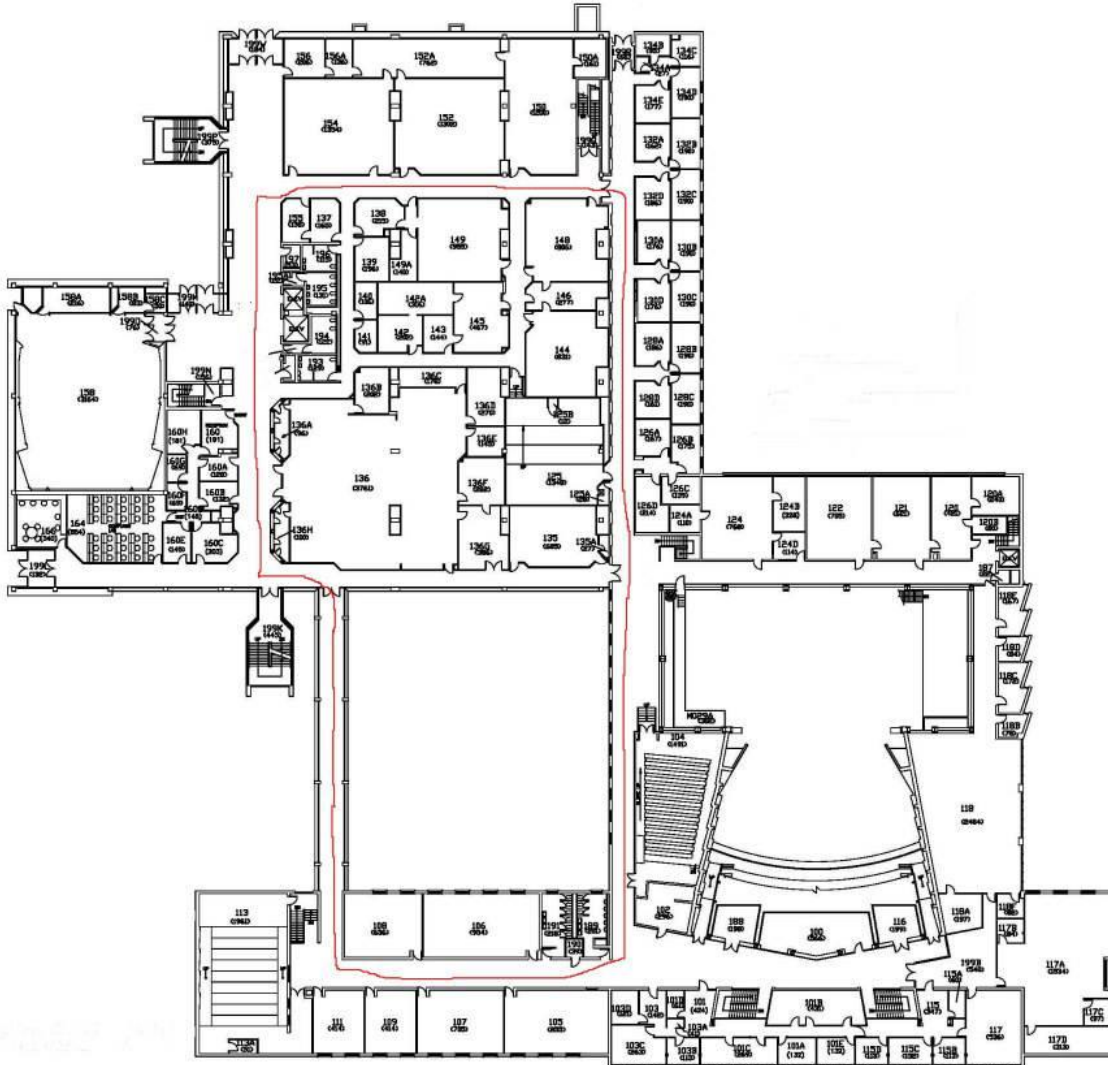

NS longest route

1 lap is 4,294ft (Roughly .8 miles)

Part 1

Part 2

Part 3

Part 4

Part 5

Part 6