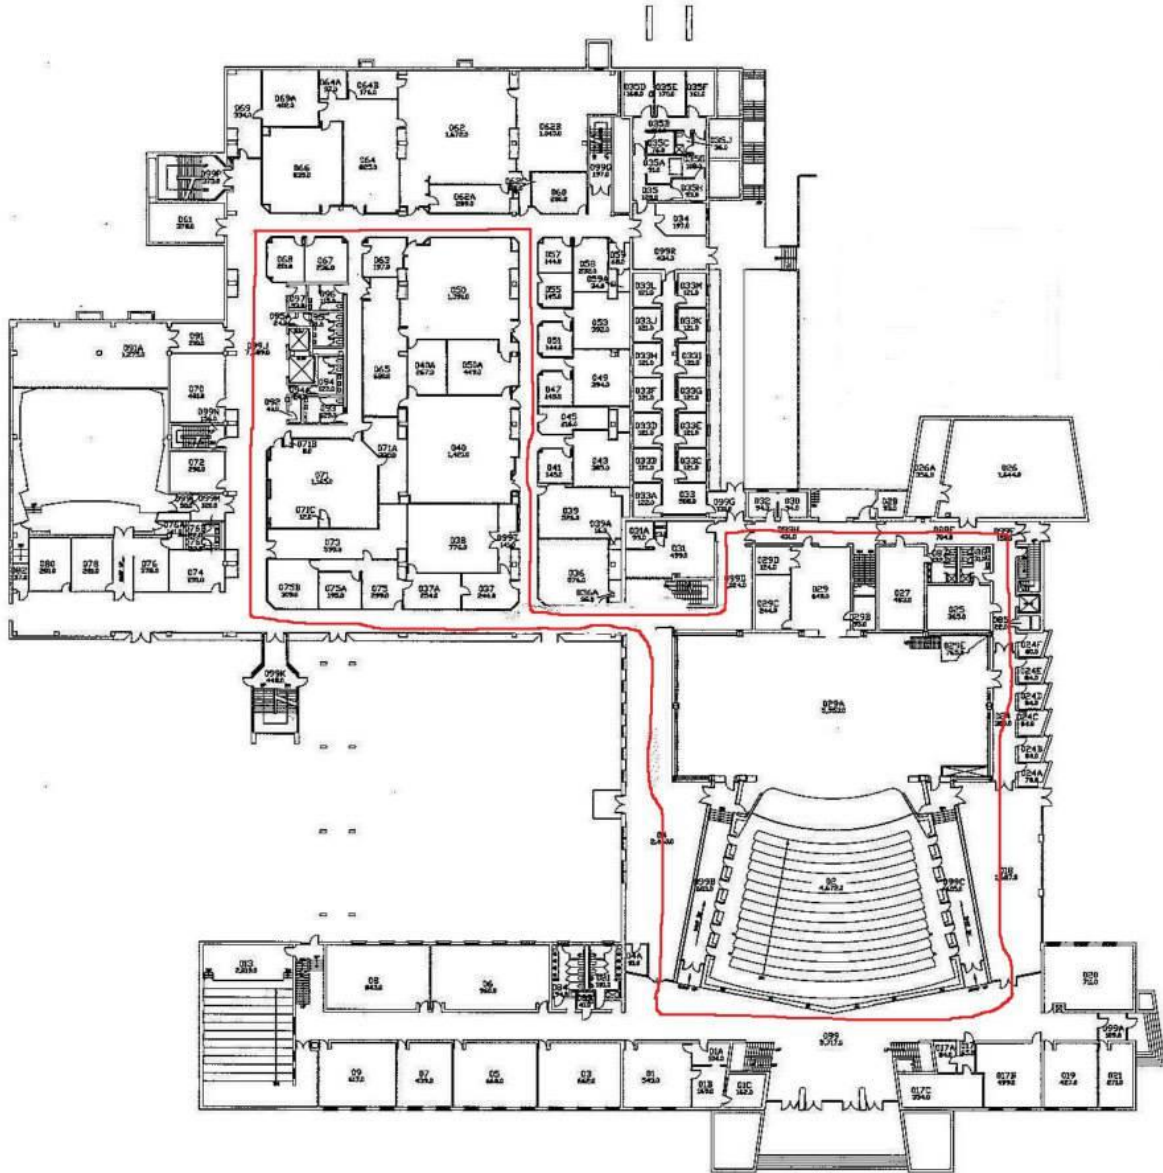

NS longest route

1 lap is 4,294ft (Roughly .8 miles)

Part 1

Part 2

Part 3

Part 4

Part 5

Part 6