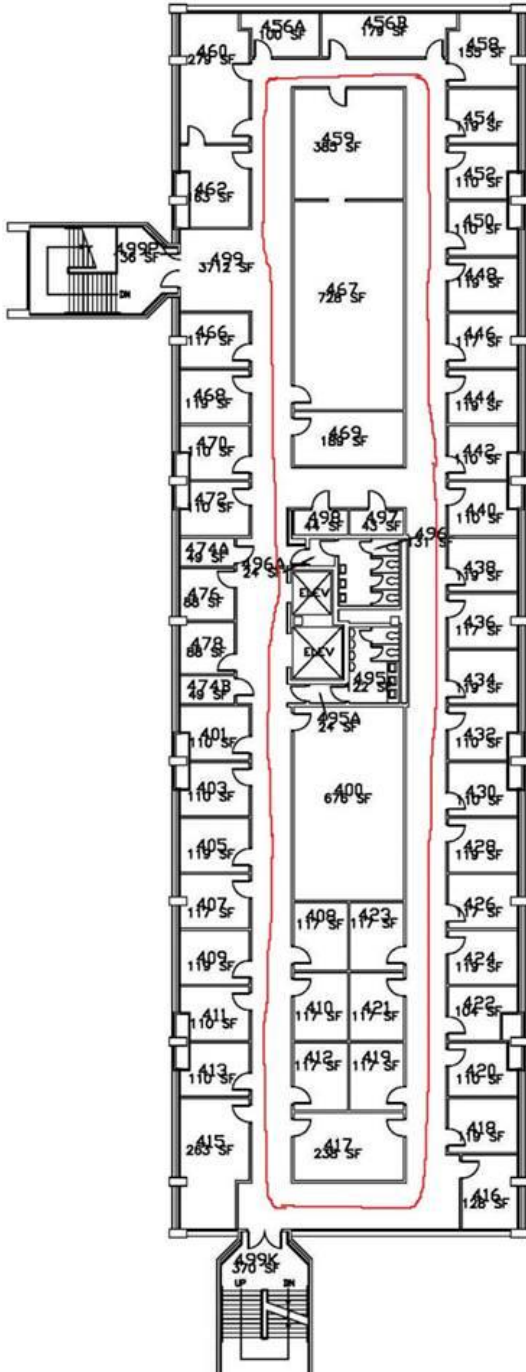

NS longest route

1 lap is 4,294ft (Roughly .8 miles)

Part 1

Part 2

Part 3

Part 4

Part 5

Part 6