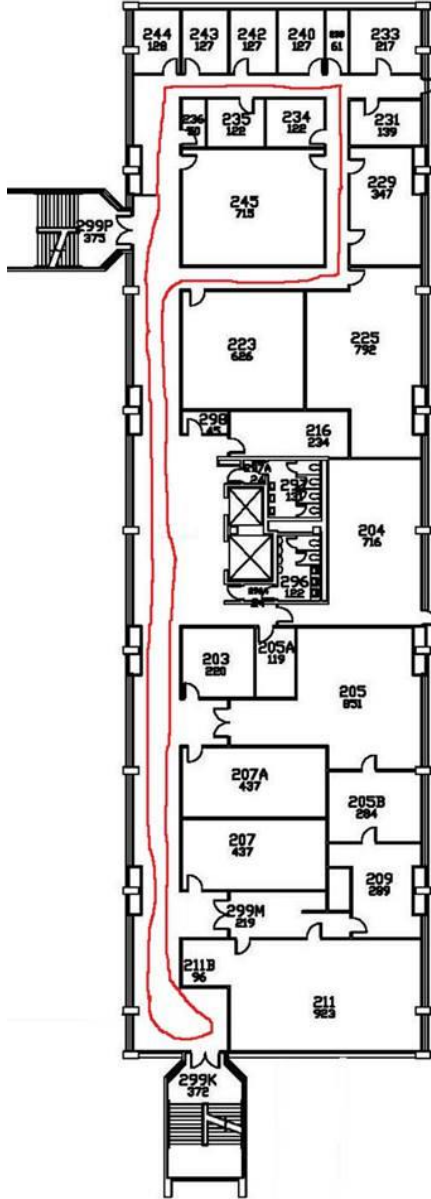

NS longest route

1 lap is 4,294ft (Roughly .8 miles)

Part 1

Part 2

Part 3

Part 4

Part 5

Part 6