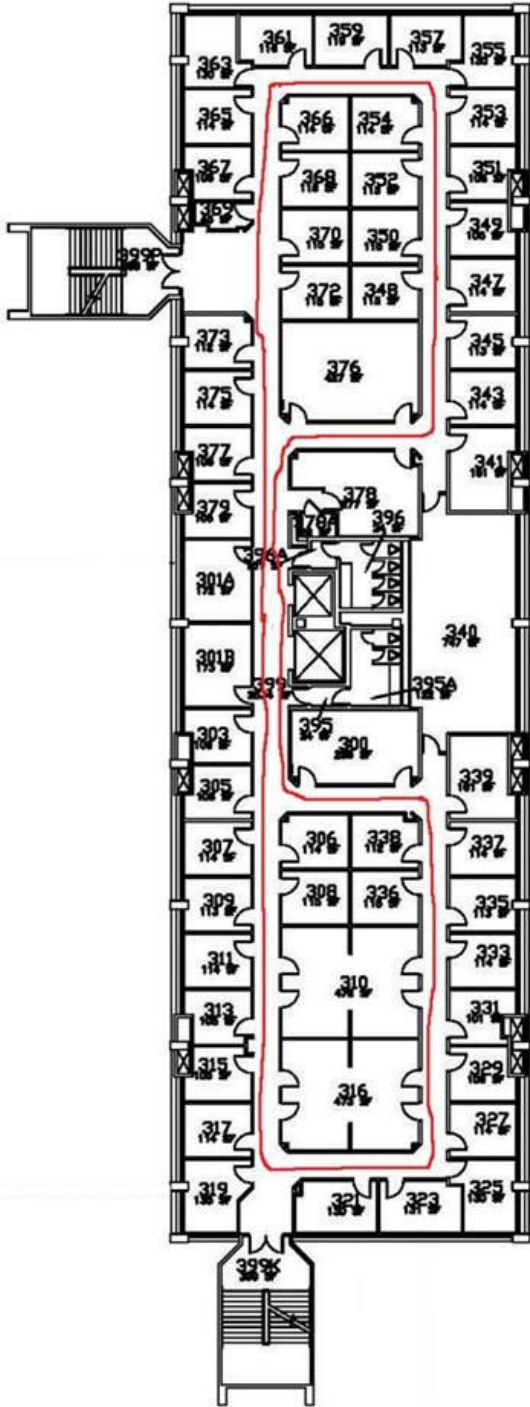

NS longest route

1 lap is 4,294ft (Roughly .8 miles)

Part 1

Part 2

Part 3

Part 4

Part 5

Part 6