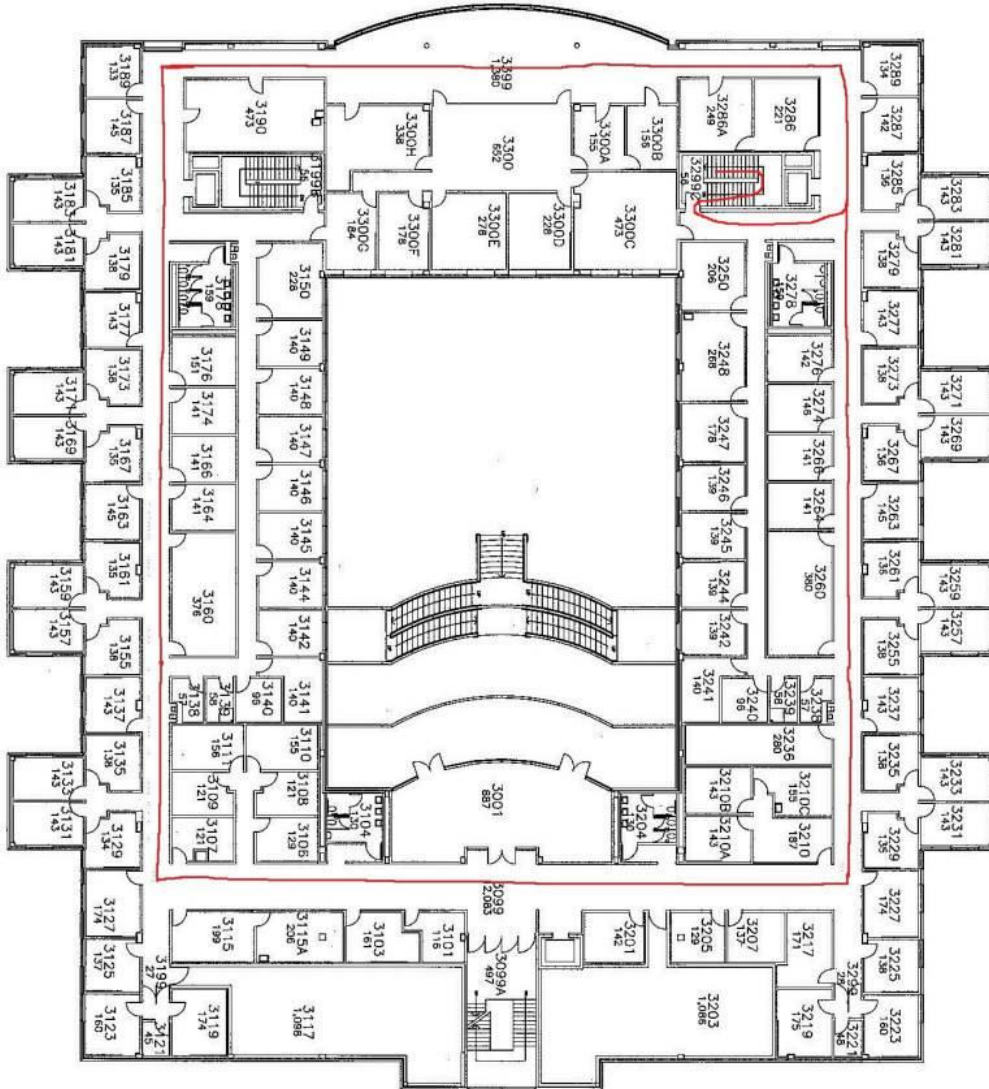

DW Longest Route

1 lap of all three floors is 2,665 ft (Roughly .5 miles)

Part 1

Part 2

Part 3