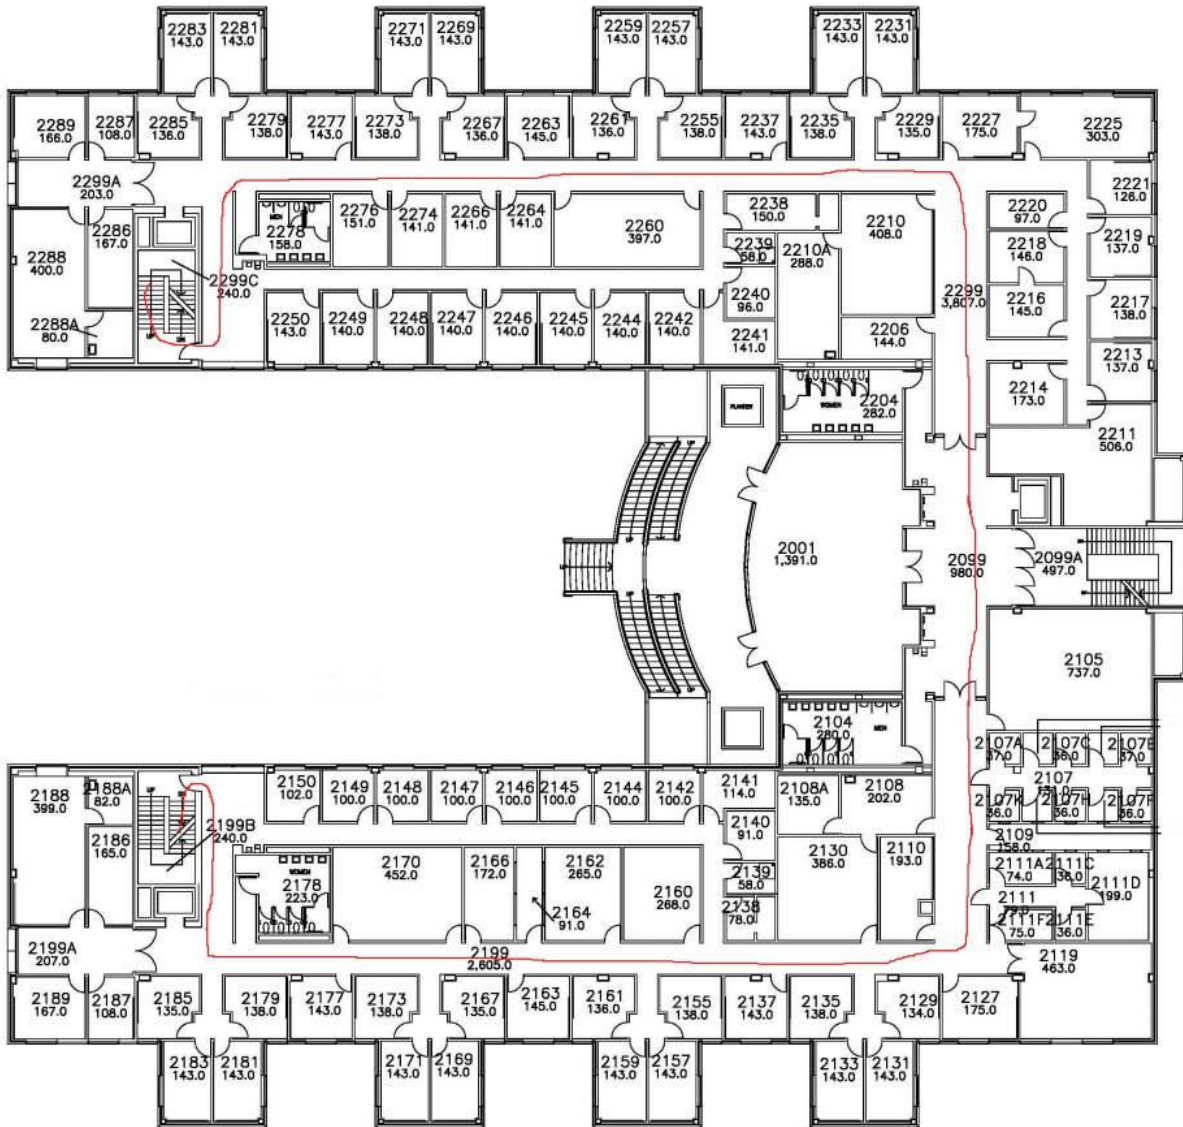

DW Longest Route

1 lap of all three floors is 2,665 ft (Roughly .5 miles)

Part 1

Part 2

Part 3